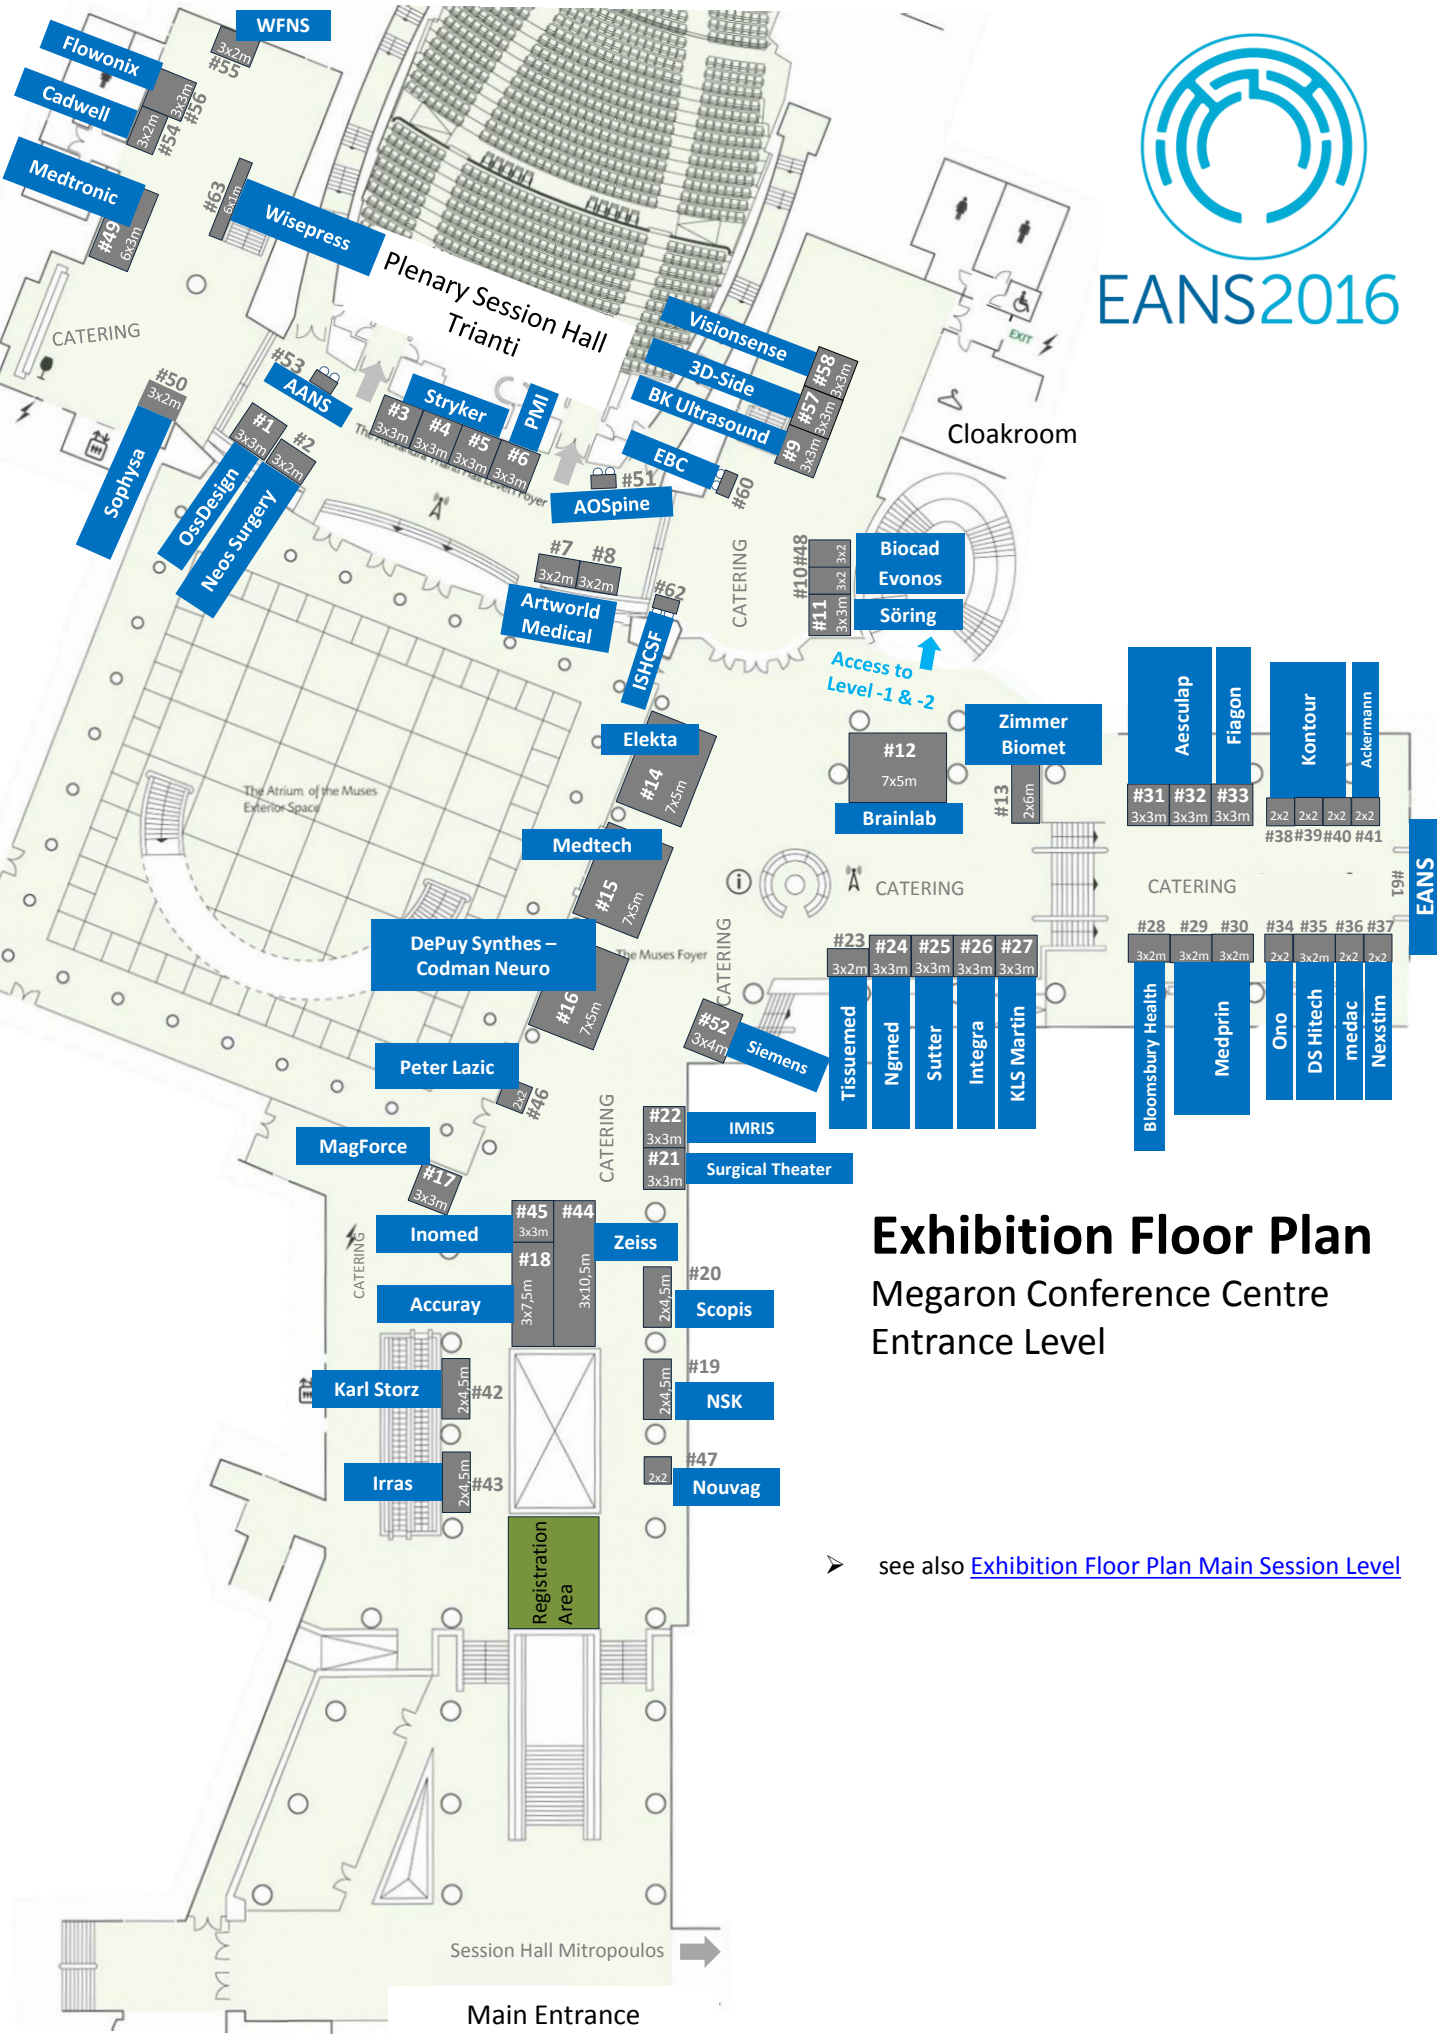

EANS2016

Exhibition Floor Plan

Megaron Conference Centre

Entrance Level

➤ see also [Exhibition Floor Plan Main Session Level](#)